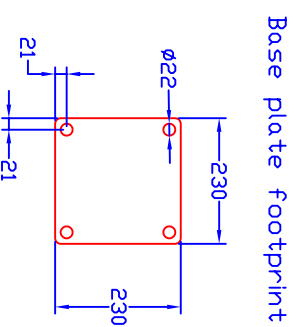

No.	Part No.	Description
1	006-0001	Bollard 200 OD x 400mm High
2	006-0005	Bollard 200 OD x 560mm High
3	006-0004	Bollard 200 OD x 750mm High
4	006-0002	Bollard 200 OD x 1200mm High

Shay Lane, Halifax, HX3 6RL  
 Tel: 01422 344402 Fax: 01422 323533

Title:	Bollards 200mm OD
Drawing No.:	006_0000
Date:	07-07-08
Project:	Bollards
Sheet:	1 : 1

Revision:	2
Revision Date:	13-04-10
Drawn By:	Abdul Mukith
Scale:	N/A
General Notes:	See Notes for Material Spec